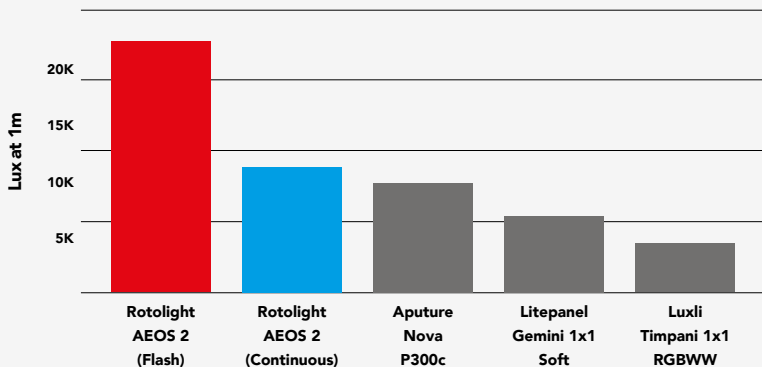

Brightness at 1m (peak output)

	Rotolight AEOS 2	Aputure Nova P300c	Litepanel Astra 6X Bi	Litepanel Gemini 1x1Soft	Luxli Timpani 1x1 RGBWW
Touchscreen Interface	✓	✗	✗	✗	✗
Electronic Diffusion	✓	✗	✗	✗	✗
High Speed Sync Flash	✓	✗	✗	✗	✗
Peak Brightness (1m)	9230 lux	9000 lux	2651 lux	5544 lux	3430 lux
Digital Filters	2500	300	✗	600	150
Colour Accuracy TLCI	99	95	95	97	95
Weight	1.4kg	10.35kg	3.2kg	5.31kg	3.15kg
Power Consumption	120W	360W	105W	200W	120W