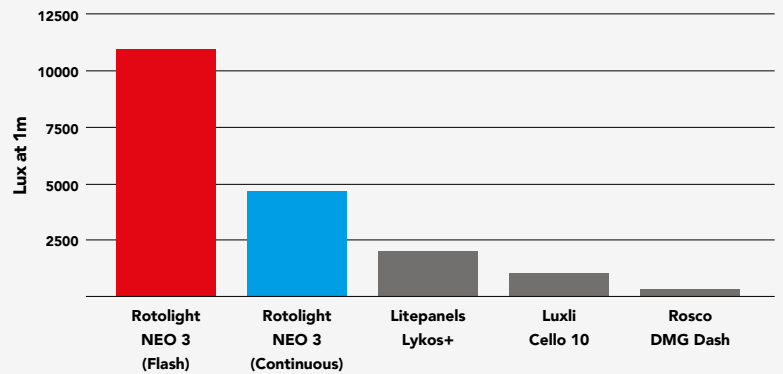

Brightness at 1m (peak output)

	Rotolight NEO 3	Litepanels Lykos+	Rosco DMG Dash	Luxli Cello 10	Aputure MC RGBWW
High Sped Sync Flash	✓	✗	✗	✗	✗
Touchscreen Interface	✓	✗	✗	✗	✗
Full Colour Display	✓	✗	✗	✓	✗
Digital Filters	2500	✗	137	150	✗
Special Effects	14	✗	5	✗	9
Peak Brightness (1m)	4541 lux	2148 lux	320 lux	1239 lux	100 lux
Weight	354g	500g	367g	374g	130g
Kelvin Range	3000-10000 Kelvin	3200-5600 Kelvin	1700-10000 Kelvin	3000-10000 Kelvin	3200-6500 Kelvin